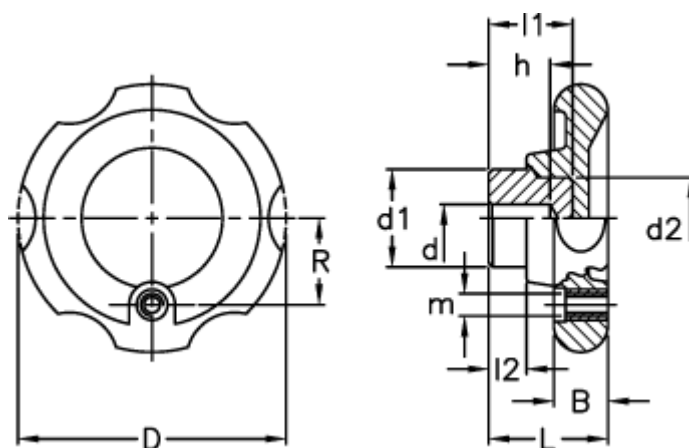

Data Sheet

Article number: 230200074431
Description: E+G Lobe knob
VL.140/80+I-SI

Measures

B	= 19	l2 = 12
D	= 82	m = M6
D (tol. +0, tol. -0.1)	= 6	R = 26
d1	= 24	
d2	= 20	
h	= 15	
L	= 40	
l1	= 23	